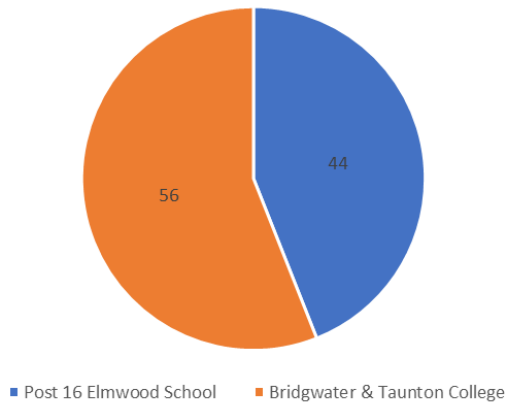

Year 11 Leavers Destinations

Year 11 Leavers				
	2014-15	2015-16	2016-17	2017-18
	9 pupil	23 pupils	10 pupils	10 pupils
Post 16 Elmwood School	3	10	2	5
Bridgwater & Taunton College	5	13	6	4
Weston College	0	0	0	0
Yeovil College	0	0	1	0
Residential setting	0	0	0	0
Apprenticeship	0	0	1	0
Foxes Academy	0	0	0	0
Care setting	1	0	0	0
Employment	0	0	0	1

Year 11 Leaver Destinations 2017-18 (%)

Year 11 Leaver Destinations 2016-17(%)

Year 11 Leaver Destinations 2015-16 (%)

Year 11 Leaver Destinations 2014-15 (%)