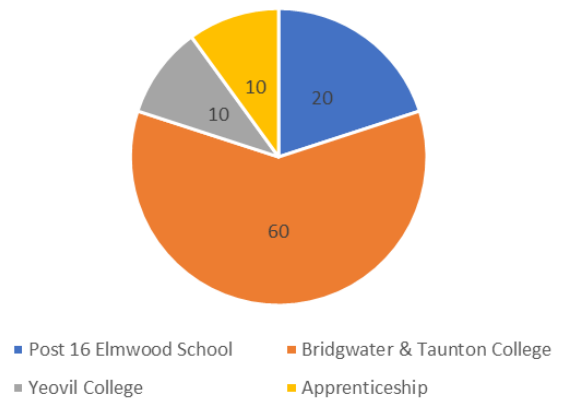

Year 11 Leavers Destinations

Year 11 Leavers				
	2014-15	2015-16	2016-17	2017-18
	9 pupil	23 pupils	10 pupils	10 pupils
Post 16 Elmwood School	3	10	2	5
Bridgwater & Taunton College	5	13	6	4
Weston College	0	0	0	0
Yeovil College	0	0	1	0
Residential setting	0	0	0	0
Apprenticeship	0	0	1	0
Foxes Academy	0	0	0	0
Care setting	1	0	0	0
Employment	0	0	0	1

Year 11 Leaver Destinations 2017-18 (%)

Year 11 Leaver Destinations 2016-17(%)

Year 11 Leaver Destinations 2015-16 (%)

Year 11 Leaver Destinations 2014-15 (%)