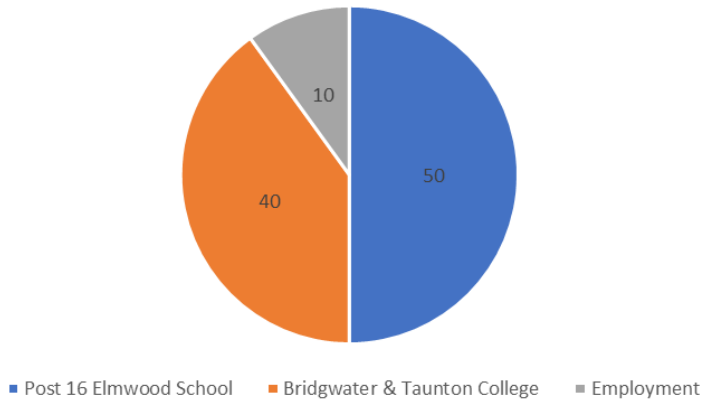

Year 11 Leavers Destinations

Year 11 Leavers				
	2014-15	2015-16	2016-17	2017-18
	9 pupil	23 pupils	10 pupils	10 pupils
Post 16 Elmwood School	3	10	2	5
Bridgwater & Taunton College	5	13	6	4
Weston College	0	0	0	0
Yeovil College	0	0	1	0
Residential setting	0	0	0	0
Apprenticeship	0	0	1	0
Foxes Academy	0	0	0	0
Care setting	1	0	0	0
Employment	0	0	0	1

Year 11 Leaver Destinations 2017-18 (%)

Year 11 Leaver Destinations 2016-17(%)

Year 11 Leaver Destinations 2015-16 (%)

Year 11 Leaver Destinations 2014-15 (%)