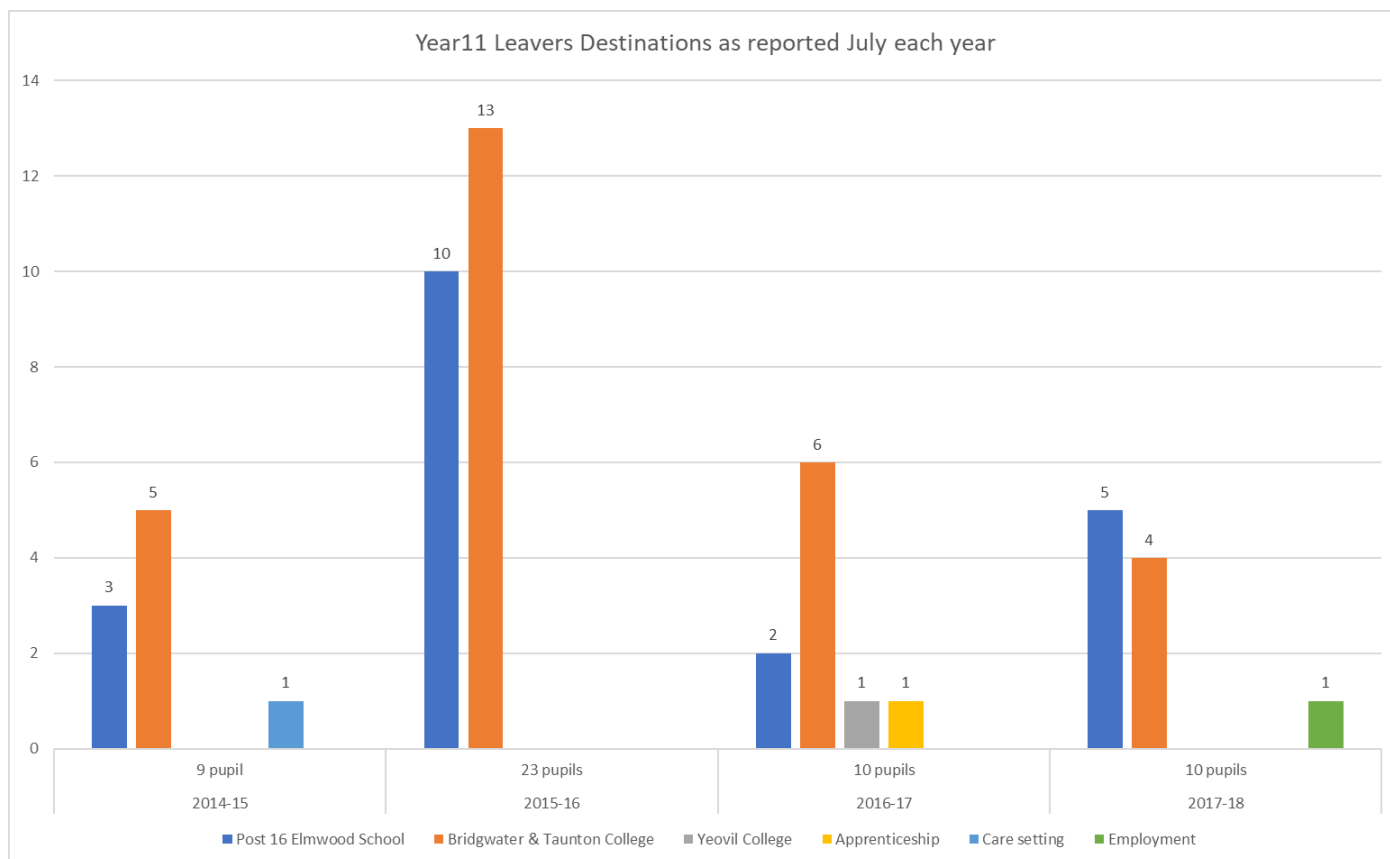

Year 11 Leavers Destinations

Year 11 Leavers				
	2014-15	2015-16	2016-17	2017-18
	9 pupil	23 pupils	10 pupils	10 pupils
Post 16 Elmwood School	3	10	2	5
Bridgwater & Taunton College	5	13	6	4
Weston College	0	0	0	0
Yeovil College	0	0	1	0
Residential setting	0	0	0	0
Apprenticeship	0	0	1	0
Foxes Academy	0	0	0	0
Care setting	1	0	0	0
Employment	0	0	0	1

Year 11 Leaver Destinations 2017-18 (%)

Year 11 Leaver Destinations 2016-17(%)

Year 11 Leaver Destinations 2015-16 (%)

Year 11 Leaver Destinations 2014-15 (%)