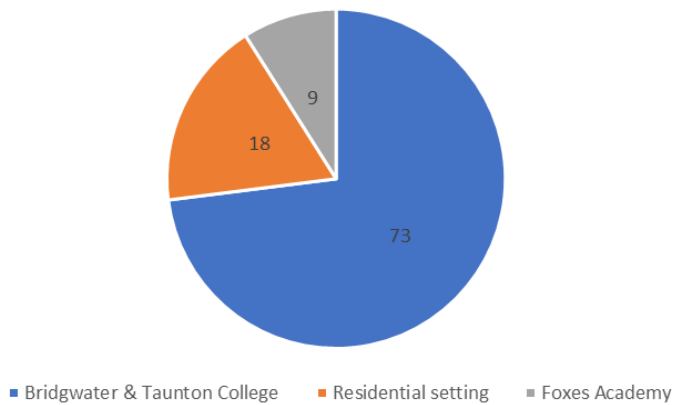

Post 16 Destination Data

| Year 14 Leavers | | | | |
|------------------------------|---------|-----------|----------|----------|
| | 2014-15 | 2015-16 | 2016-17 | 2017-18 |
| | 1 pupil | 11 pupils | 4 pupils | 3 pupils |
| Bridgwater & Taunton College | 0 | 8 | 2 | 1 |
| Weston College | 0 | 0 | 1 | 0 |
| Yeovil College | 0 | 0 | 1 | 0 |
| Residential setting | 1 | 2 | 0 | 0 |
| Apprenticeship | 0 | 0 | 0 | 0 |
| Foxes Academy | 0 | 1 | 0 | 0 |
| Care setting | 0 | 0 | 0 | 0 |
| Green Days | 0 | 0 | 0 | 1 |
| My Days | 0 | 0 | 0 | 1 |

Year 14 Leaver Destinations 2017-18 (%)

Year 14 Leaver Destinations 2016-17 (%)

Year 14 Leaver Destinations 2015-16 (%)

Year 14 Leaver Destinations 2014-15 (%)