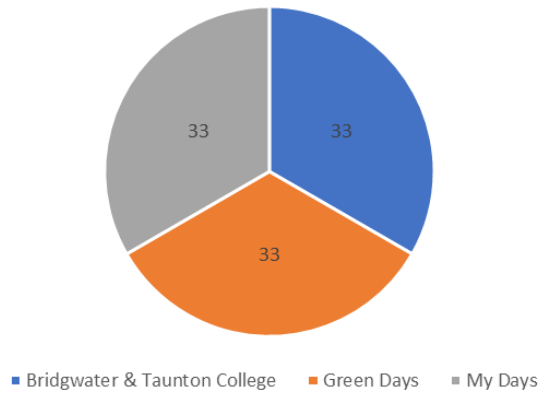

Post 16 Destination Data

| Year 14 Leavers | | | | |
|------------------------------|---------|-----------|----------|----------|
| | 2014-15 | 2015-16 | 2016-17 | 2017-18 |
| | 1 pupil | 11 pupils | 4 pupils | 3 pupils |
| Bridgwater & Taunton College | 0 | 8 | 2 | 1 |
| Weston College | 0 | 0 | 1 | 0 |
| Yeovil College | 0 | 0 | 1 | 0 |
| Residential setting | 1 | 2 | 0 | 0 |
| Apprenticeship | 0 | 0 | 0 | 0 |
| Foxes Academy | 0 | 1 | 0 | 0 |
| Care setting | 0 | 0 | 0 | 0 |
| Green Days | 0 | 0 | 0 | 1 |
| My Days | 0 | 0 | 0 | 1 |

Year 14 Leaver Destinations 2017-18 (%)

Year 14 Leaver Destinations 2016-17 (%)

Year 14 Leaver Destinations 2015-16 (%)

Year 14 Leaver Destinations 2014-15 (%)