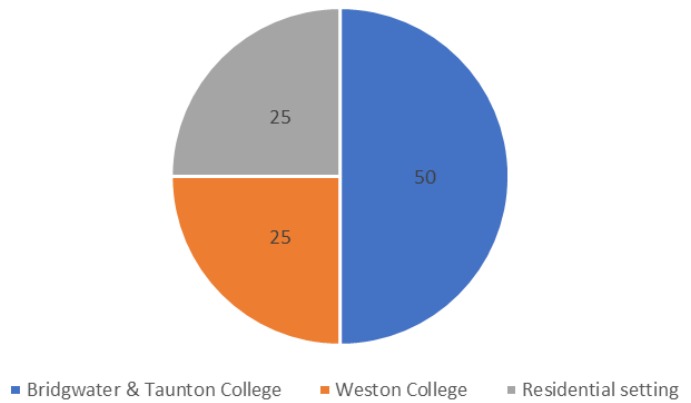

Post 16 Destination Data

| Year 14 Leavers | | | | |
|------------------------------|---------|-----------|----------|----------|
| | 2014-15 | 2015-16 | 2016-17 | 2017-18 |
| | 1 pupil | 11 pupils | 4 pupils | 3 pupils |
| Bridgwater & Taunton College | 0 | 8 | 2 | 1 |
| Weston College | 0 | 0 | 1 | 0 |
| Yeovil College | 0 | 0 | 1 | 0 |
| Residential setting | 1 | 2 | 0 | 0 |
| Apprenticeship | 0 | 0 | 0 | 0 |
| Foxes Academy | 0 | 1 | 0 | 0 |
| Care setting | 0 | 0 | 0 | 0 |
| Green Days | 0 | 0 | 0 | 1 |
| My Days | 0 | 0 | 0 | 1 |

Year 14 Leaver Destinations 2017-18 (%)

Year 14 Leaver Destinations 2016-17 (%)

Year 14 Leaver Destinations 2015-16 (%)

Year 14 Leaver Destinations 2014-15 (%)