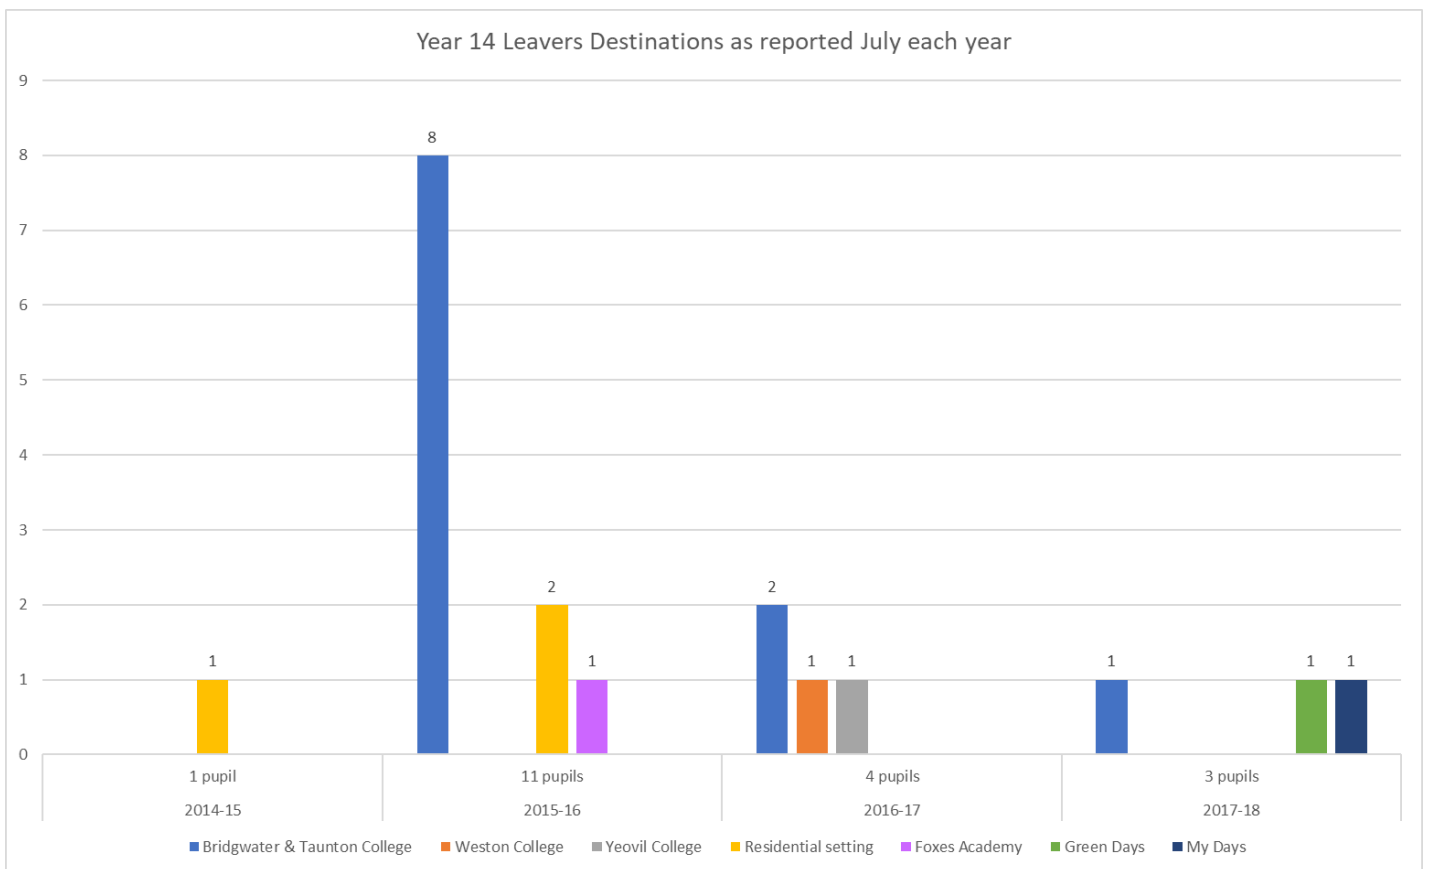

Post 16 Destination Data

| Year 14 Leavers | | | | |
|------------------------------|---------|-----------|----------|----------|
| | 2014-15 | 2015-16 | 2016-17 | 2017-18 |
| | 1 pupil | 11 pupils | 4 pupils | 3 pupils |
| Bridgwater & Taunton College | 0 | 8 | 2 | 1 |
| Weston College | 0 | 0 | 1 | 0 |
| Yeovil College | 0 | 0 | 1 | 0 |
| Residential setting | 1 | 2 | 0 | 0 |
| Apprenticeship | 0 | 0 | 0 | 0 |
| Foxes Academy | 0 | 1 | 0 | 0 |
| Care setting | 0 | 0 | 0 | 0 |
| Green Days | 0 | 0 | 0 | 1 |
| My Days | 0 | 0 | 0 | 1 |

Year 14 Leaver Destinations 2017-18 (%)

Year 14 Leaver Destinations 2016-17 (%)

Year 14 Leaver Destinations 2015-16 (%)

Year 14 Leaver Destinations 2014-15 (%)